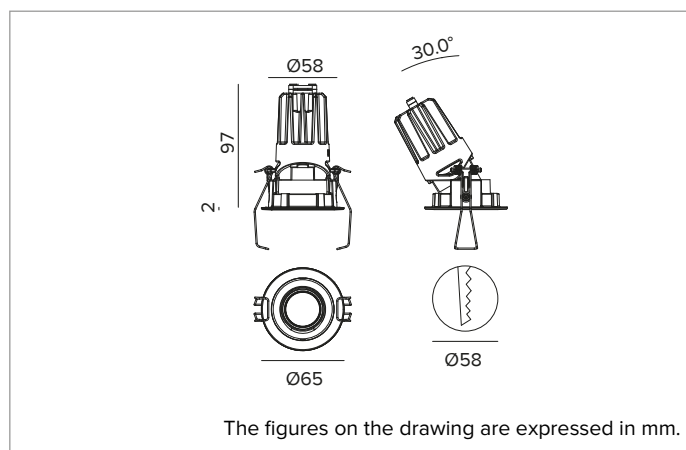

1T8450EL | CCTEVO ARCHITECTURAL 58

Adjustable recessed LED projector in a trim version

	2700K	H(m)	D(m)	E _{max} (lx)
	Ra90		37°	
Fixture Power	10W	1	0.67	1979
Source Flux	1099lm	2	1.35	495
Fixture Flux	759lm	3	2.02	220
Efficacy	78lm/W	4	2.69	124
TS1335	I _{max} =1801cd/klm	I _{max}	1979cd	5
			3.37	79

Optic: REFLECTOR

Beam angles: FL

Optical efficiency: 69%

Fixture flux: 759lm

Luminous efficacy: 78lm/W

Photobiological safety: Compliant with RG1 low risk group

MECHANICAL CHARACTERISTICS

Moulded white plastic optic holder and die-cast aluminium heat sink in black color. White colour cover. The optical unit can be adjusted up to 30° on the vertical plane. Trim version with an integrated white ring.